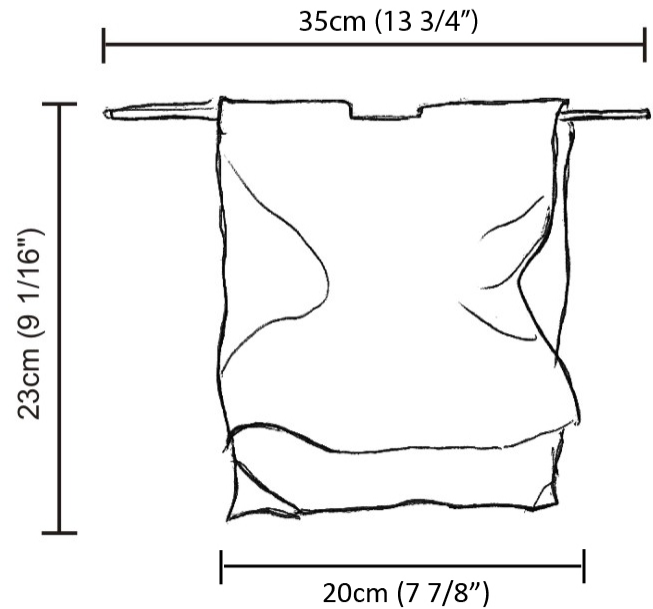

STENDIMI SURFACE

D133019-

base number   Finish
Options

PROJECT	_____
TYPE	_____
SPECIFIER	_____
QUANTITY	_____
DATE	_____

1. To build a product code in our configurator select the specify button on the base model # product page
2. To build a manual product code on this datasheet choose from the options listed below in blue font and add the suffix to the base model #

GENERAL

Series: Stendimi
Partner: Knikerboker
Division: Design
Installation: Surface
Mounting Location: Wall
Light Distribution: Indirect

PHYSICAL

Shape: Abstract
Length (mm): 200
Length (in): 7 7/8
Height (mm): 230
Height (in): 9 1/16
Extension (mm): 200
Extension (in): 7 7/8
Fixture Finish: [BFM](#) / [BRL](#) / [BRW](#) / [CLF](#) / [CLM](#) / [CLW](#) / [GLF](#) / [GLM](#) / [GLW](#) / [MBK](#) / [SLF](#) / [SLM](#) / [SLW](#) / [WHI](#)
Fixture Material: Metal

ELECTRICAL

Lamp Type: LED
Total Output Wattage (W): 9.8
Dimming: 0-10V Dimming
Driver Included: No
Driver Location: Remote
Driver Type: Constant Voltage - 120 / 277Vac
Driver Class: Class 2
Input Voltage (V): 120 - 277
Output Voltage (V): 24
Upon Request: (Not included - see components) Remote: 0-10Vdc dimming / Non-dimming 277Vac

LED

Color Temperature (°K): 3000
Max. Delivered Lumen (lm): 1080
CRI: >80 CRI
Lamp Life (hrs): 50000

OPTICAL

RATINGS AND CERTIFICATIONS

Certified By: Certified for North American Standards
IP rating: IP20